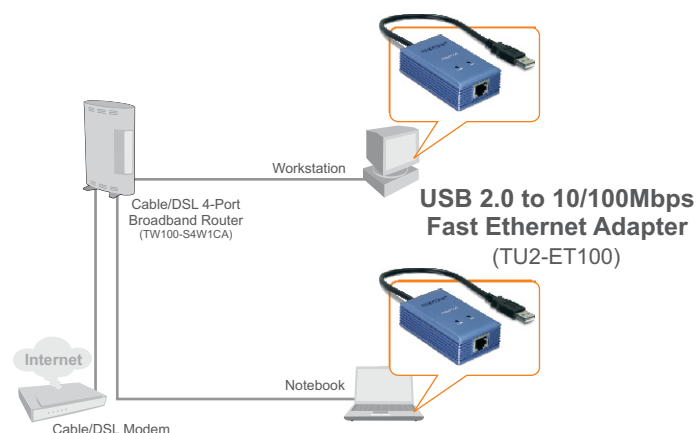

USB 2.0 to 10/100Mbps Fast Ethernet Adapter TU2-ET100

SPECIFICATIONS

Hardware	
Standards	• USB 2.0, 1.1 • IEEE 802.3: 10Base-T • IEEE 802.3u: 100Base-TX
Data Transfer Rate	• Ethernet: 10Mbps/20Mbps (Half/Full Duplex) • Fast Ethernet: 100Mbps/200Mbps (Half/Full Duplex)
Embedded Buffers	• 20KB SRAM for RX Packets buffering • 8KB SRAM for TX Packets buffering
Supported OS	• Windows 98SE/ME/2000/XP/7, Mac OS X
LEDs	• 100Mbps, Link
Power	• Bus-Powered
Power Consumption	• 850mW
Power Management	• Suspend mode • Hibernate Mode
Temperature	• Operating: 0° C~ 40° C (32° F~ 104° F) • Storage: -10° C~ 55° C (14° F~ 131° F)
Humidity	• 85% (Non-Condensing)
Certifications	• FCC, CE

NETWORKING SOLUTIONS

PACKAGE CONTENTS

- TU2-ET100
- Multi-Language Quick Installation Guide
- CD-ROM (Driver and user's guide)

RELATED PRODUCTS

TU2-ETG	10/100Mbps USB to Ethernet Adapter

ORDERING INFORMATION

TRENDnet

20675 Manhattan Place, Torrance, CA 90501 USA
Tel: 1-310-961-5500
Fax: 1-310-961-5511
Web: www.trendnet.com
Email: sales@trendnet.com

To Order Please Call:

1-888-326-6061