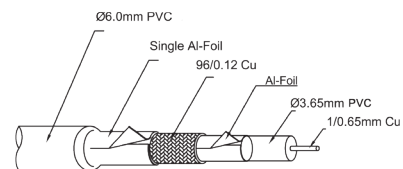

Antenna cable

coaxial cable with a shielding rating > 120 dB

Undisturbed television reception is primarily a question of the optimal material. This coaxial cable is specifically designed to satisfy highest demands in high-definition television formats. Thanks to four layers of signal shielding, purest materials, and extremely precise processing, it transfers the HDTV and DVB signals without any loss to the receiver. Just as it should be for an ultimate high end system! Therefore, you can be sure that you get the experience exactly as it was meant to be.

- silver plated copper conductor and 4 layers of shielding for optimum signal quality
- particularly suitable for HDTV via cable or antenna
- shielded high precision full metal connector
- 24-Karat gold plated contacts for minimum transfer resistances

Specifications

Connections

Plug material:	High precision full metal
Contact material:	24-Karat gold plated
Shielding:	yes
Port 1, type:	COAXIAL connector male
Connector 1, connector length (mm):	39.8
Connector 1, connector width (mm):	14.0
Connector 1, connector height (mm):	14.0
Port 2, type:	COAXIAL connector female
Connector 2, connector length (mm):	39.8
Connector 2, connector width (mm):	14.0
Connector 2, connector height (mm):	14.0

cable