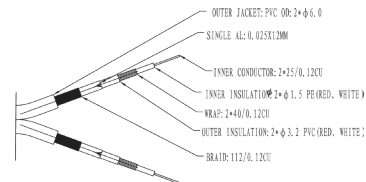

MP3 Y-adaptor

coupling of 3.5 mm jack to stereo audio

The cinch-jack coupling allows to connect many MP3 Players, Smartphones, Laptops, and iPads to the HiFi system, or mini speakers. Due to multiple signal shielding, pure materials, and precise workmanship the sonically convincing stereo audio connection is established within seconds.

- Y-cinch plug for connection to HiFi systems/amplifiers
- pure copper conductor and 2-way shielding for clear signal quality
- 24-Karat gold plated contacts for minimum transfer resistances

Specifications

Connections

Plug material:	triple-coated PVC / ABS
Contact material:	24-Karat gold plated
Shielding:	yes
Port 1, type:	3.5 mm STEREO jack
Connector 1, connector length (mm):	39.8
Connector 1, connector width (mm):	14.0
Connector 1, connector height (mm):	14.0
Port 2, type:	2 x RCA plug (RCA)
Connector 2, connector length (mm):	39.8
Connector 2, connector width (mm):	14.0
Connector 2, connector height (mm):	14.0

cable

Type:	Round cable
Length (m):	0.14
Inner conductor material:	OFC (Oxygen free copper)
Inner conductor diameter (mm):	25 x 0.120
AWG:	23
Number of shieldings:	2 x
Type of 1st shielding	Aluminium foil
Type of 2nd shielding	Copper braid 42 wires x 0.12 mm cross section
Outer sheath material:	highly elastic PVC
Outer sheath diameter (mm):	3.9
Kink protection:	on both sides

Signal transmission

Transmission modes:	analog audio signals

General

Operating temperature from / to (°C):	-10 / +80
Warranty (years):	10

clicktronic®

entertainment.
pure.

casual

3.5 mm STEREO jack

2 x RCA plug (RCA)

Cross section

Wiring diagram

Designed in
Germany

10 Years
Warranty
High-Quality
Assurance

OFC
99.99% Oxygen
Free Copper

24 Carat
Gold
Anti Resistance
Connections

2x
Cable
Shielding