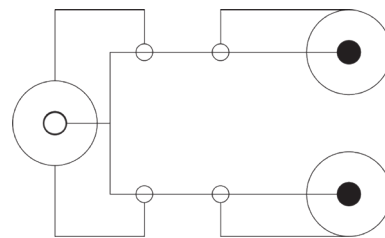

Wiring diagram

Designed in
Germany

10 Years
Warranty
High-Quality
Assurance

OFC
99.99% Oxygen
Free Copper

24 Carat
Gold
Anti Resistance
Connections

2x
Cable
Shielding