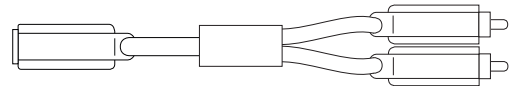

# clicktronic®

entertainment.  
pure.

casual

3.5 mm STEREO jack

2 x RCA plug (RCA)