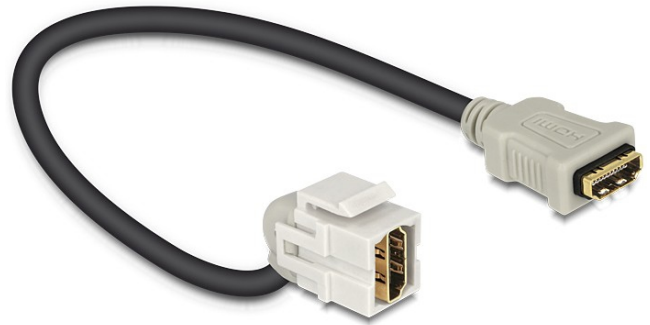

Delock Keystone Module HDMI female > HDMI female 110° with cable

Description

This module by Delock can be used to extend e.g. a HDMI cable. With its standardised dimensions it can be used for easy snap-in mounting in e.g. a Keystone patch panel, face plate or surface-mount box. The short, angled cable has a small mounting depth and allows a space-saving installation in hard to reach places in equipment or in cable ducts.

ca. 30 cm

Specification

- Connectors:
1 x HDMI-A female >
1 x HDMI-A female
- Contacts gold-plated
- For Keystone ports with 19.2 x 14.9 mm
- Length incl. connectors: ca. 30 cm

System requirements

- A free HDMI-A male port

Package content

- Keystone module with cable

Item no. 86326

EAN: 4043619863266

Country of origin: China

Package: Poly bag

Images