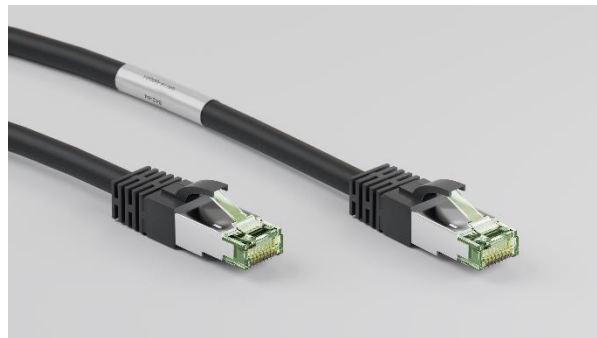

Cat 8 – Wentronic goes with CAT 8.1 RJ45.....

- support 25G/40G Base-T speed up to **25m** with bandwidths of up to 2 GHz (2000MHz)
- CAT 8 Channel Link **100% tested (incl. 1:1 test report + serial-no.)**
- Innovative **industry-rated RJ45 Cat 8 connectors**, downwards compatible
- Fully shielded RJ45 connector with 50 µm gold-plated PINs incl. latch protection
- Cable OD at 8.0mm with **24 AWG S/FTP (PiMF)**; LSZH cable jacket material
- Low dampening, longer cable lengths than 26AWG cable w/o signal degradation or voltage drops for PoE
- Length: 0.25m - 25m, 4 color: grey/black/white/blue available at beginning

In Stock
~mid of October 2018