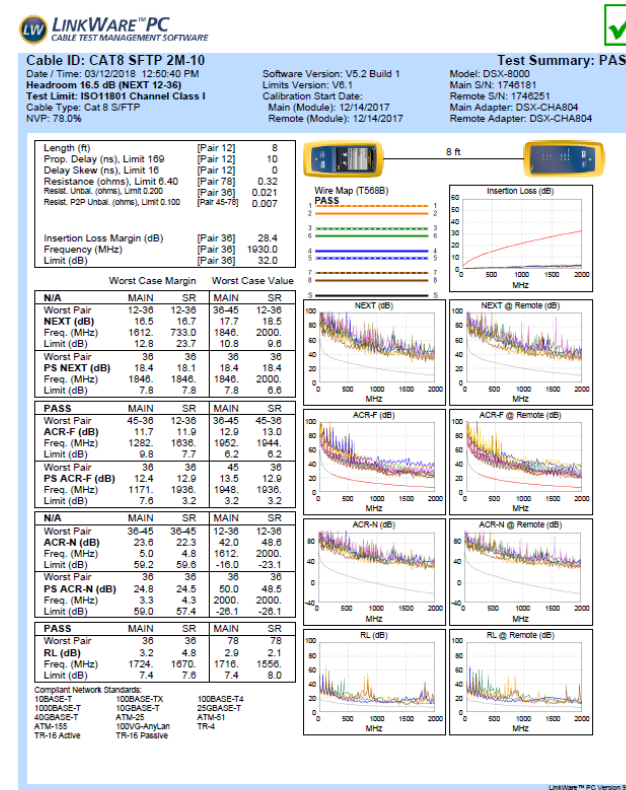

Cat 8 – Wentronic goes with CAT 8.1 RJ45.....

- CAT 8 Channel Link **100% tested (incl. 1:1 test report + serial-no.)**