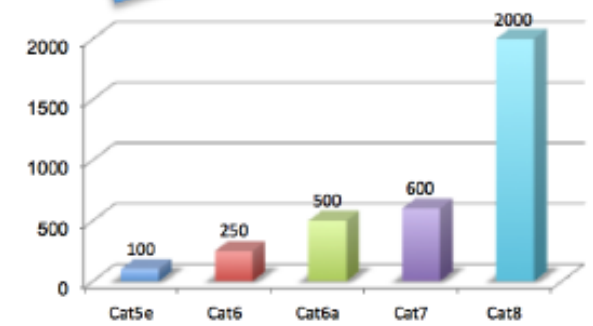

Cat 8 – The Need for Speed is coming.....

- **It's really fast ... for cost effective 25/40 GBase-T application**
- shielded, balanced copper cables suitable for 25/40 Gigabit Ethernet (40GBASE-T)
- But Cat. 8 ... we have to differentiate here:
- Cat. 8.1 (ISO/IEC) based on Cat. 7A (S/FTP) **with RJ45 connector**
- Cat. 8.2 (ISO/IEC) based on Cat. 7A (S/FTP) with Tera-, or GG45- connector

Cat 8 frequency support (MHz)
= 4 times of Cat 6A cabling

standards							
EI/TIA 568	ISO/IEC 11801	EN 50173	bandwidth	application	distance	cable type	connector type
Cat. 5	Cat. 5	Class D	100 MHz	100Base-TX, SONET, SOH	100 m	UTP or shielded	RJ45
Cat. 5e	Cat. 5e	Class D	100 MHz	1000Base-T			
Cat. 6	Cat. 6	Class E	250 MHz	1000Base-T, 155-MBit-ATM, 622-MBit-ATM			
Cat. 6A	Cat. 6A	Class EA	500 MHz	10GBase-T			
-	Cat. 7	Class F	600 MHz	10GBase-T	30 m	shielded	non-RJ45
-	Cat. 7A	Class FA	1.000 MHz	10GBase-T			
-	Cat. 8	Class G	1.600 - 2.000MHz	25/40GBase-T and 100GBase-T			Class 1: RJ45 Class 2: non-RJ45