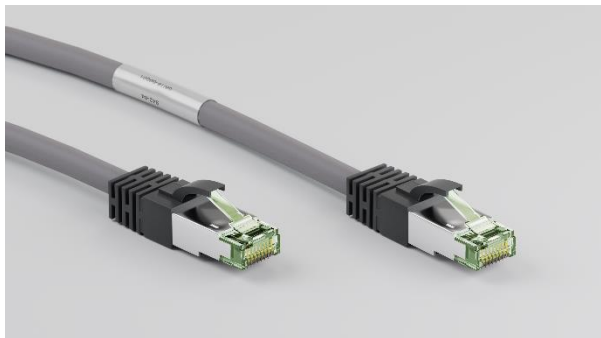

Cat 8 – Wentronic goes with CAT 8.1 RJ45.....

- support 25G/40G Base-T speed up to **25m** with bandwidths of up to 2 GHz (2000MHz)
- CAT 8 Channel Link **100% tested (incl. 1:1 test report + serial-no.)**
- Innovative **industry-rated RJ45 Cat 8 connectors**, downwards compatible
- Fully shielded RJ45 connector with 50 µm gold-plated PINs incl. latch protection
- Cable OD at 8.0mm with **24 AWG S/FTP (PiMF)**; LSZH cable jacket material
- Low dampening, longer cable lengths than 26AWG cable w/o signal degradation or voltage drops for PoE
- Length: 0.25m - 25m, 4 color: grey/black/white/blue available at beginning

In Stock
~mid of October 2018