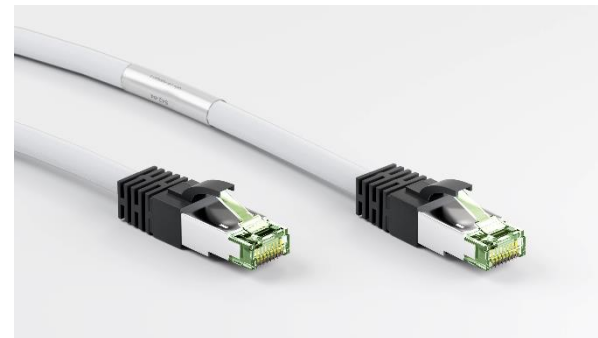

Cat 8 – Wentronic goes with CAT 8.1 RJ45.....

- support 25G/40G Base-T speed up to **25m** with bandwidths of up to 2 GHz (2000MHz)
- CAT 8 Channel Link **100% tested (incl. 1:1 test report + serial-no.)**
- Innovative **industry-rated RJ45 Cat 8 connectors**, downwards compatible
- Fully shielded RJ45 connector with 50 µm gold-plated PINs incl. latch protection
- Cable OD at 8.0mm with **24 AWG S/FTP (PiMF)**; LSZH cable jacket material
- Low dampening, longer cable lengths than 26AWG cable w/o signal degradation or voltage drops for PoE
- Length: 0.25m - 25m, 4 color: grey/black/white/blue available at beginning

In Stock
~mid of October 2018