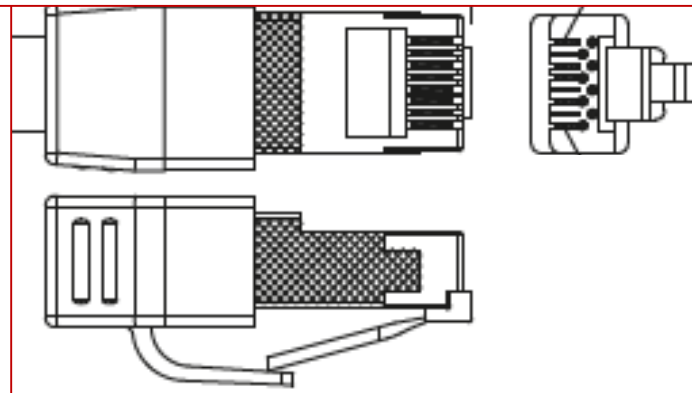

Connector Type (Qty. 2)

- Connector Type – Shielded 8P8C (RJ45)
- Gender – Male
- Connector Material – INDUSTRY RATED
- Contact Material – Copper Alloy, Gold Plating – 50µm
- full shielded plug with riveting technology
- Hood Material – Molded PVC