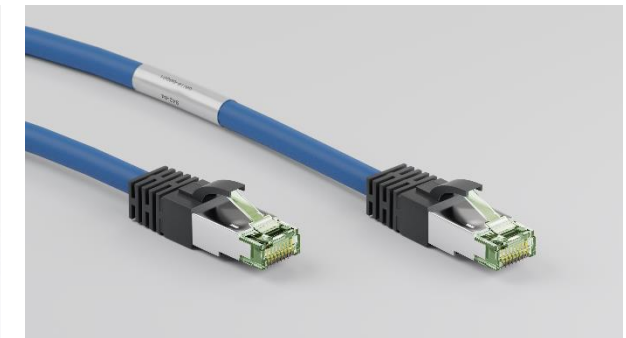

Cat 8 – Wentronic goes with CAT 8.1 RJ45.....

- support 25G/40G Base-T speed up to **25m** with bandwidths of up to 2 GHz (2000MHz)
- CAT 8 Channel Link **100% tested (incl. 1:1 test report + serial-no.)**
- Innovative **industry-rated RJ45 Cat 8 connectors**, downwards compatible
- Fully shielded RJ45 connector with 50 µm gold-plated PINs incl. latch protection
- Cable OD at 8.0mm with **24 AWG S/FTP (PiMF)**; LSZH cable jacket material
- Low dampening, longer cable lengths than 26AWG cable w/o signal degradation or voltage drops for PoE
- Length: 0.25m - 25m, 4 color: grey/black/white/blue available at beginning

In Stock
~mid of October 2018