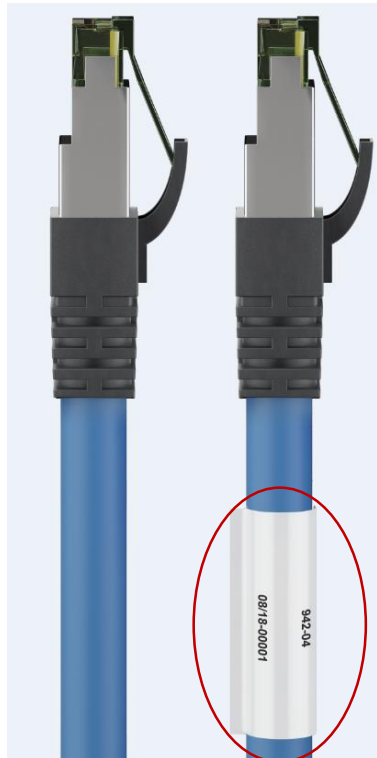

Cat 8 – Wentronic goes with CAT 8.1 RJ45.....

- CAT 8 Channel Link **100% tested (incl. 1:1 test report + serial-no.)**