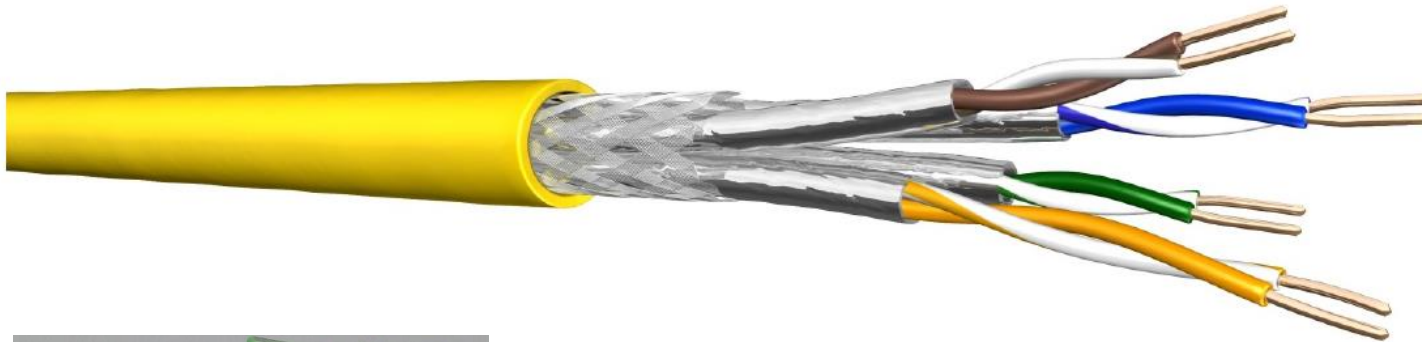

Cat 8 LAN cable on spool

- CAT 8 LAN cable 100m/305m AWG 23 S/FTP
- Fully shielded RJ45 connector with 50 µm gold-plated PINs for self assembling + suitable plier

still under development