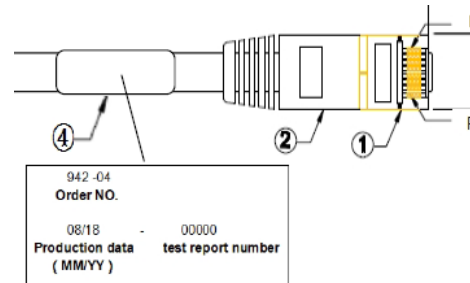

Cat 8 – Wentronic goes with CAT 8.1 RJ45.....

- CAT 8 Channel Link **100% tested (incl. 1:1 test report + serial-no.)**