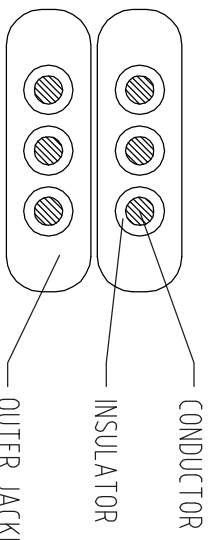

SCALE 10:1
A:A

WIRE TABLE

| | | |
|-----------------|-------|----------------|
| CN2 (RED) | CN1 | CN3 (GREEN) |
| (right audio) 1 | ————— | 2(right audio) |
| (left audio) 2 | ————— | 1(left audio) |
| (D) 3 | ————— | 3 (D) |
| (MIC) 1+2 | ————— | 4 (MIC) |

| Item Name | Description |
|--------------|-------------|
| CONDUCTOR | Cu |
| INSULATION | PVC |
| OUTER JACKET | white |

| | |
|------------|----------------|
| Dat | 2015 / 01 / 12 |
| Unit | mm |
| Projection | A |
| Rev | |

DLOCK
we move the world

Title: Headset Adapter 1 x 3.5 mm 4 pin Stereo jack male
> 2 x 3.5 mm 3 pin Stereo jack female (Phone)

| | |
|----------|---------------|
| Item no. | 65447 |
| Barcode | 4043619654475 |
| File No. | 88185 |