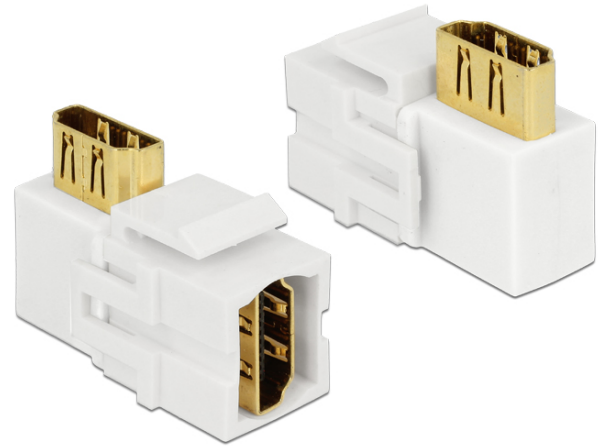

# Delock Keystone Module HDMI female > HDMI female 90° angled white

## Description

This module by Delock can be used to extend e.g. an HDMI cable. With its standardised dimensions it can be used for easy snap-in mounting in e.g. a Keystone patchpanel, face plate or surface-mount box.

## Specification

- Connector:
  - external: 1 x HDMI-A 19 pin female
  - internal: 1 x HDM-A 19 pin female 90° angled
- Gold-plated contacts
- For Keystone ports with 19.2 x 14.9 mm
- Colour: white
- Dimensions (LxWxH): 35.8 x 16.8 x 25.3 mm