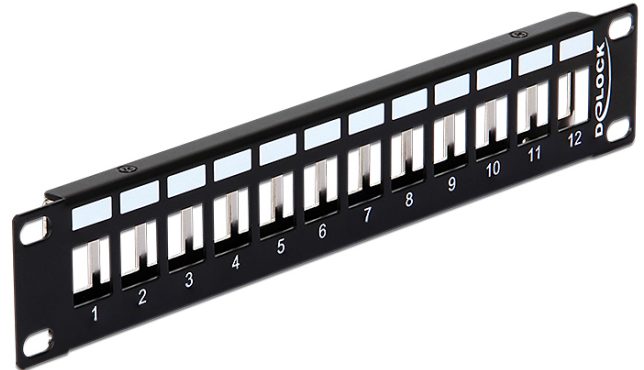

Delock 10" Keystone Patch Panel 12 Port metal black

Description

This Patch Panel by Delock can be mounted in a 10" cabinet. With its standardized dimensions, it is suitable for easy snap-in mounting of twelve Keystone modules.

Note

Due to the design only keystone modules up to max. 18.0 mm width can be used.

Specification

- 12 Keystone ports 19.2 x 14.9 mm
- For mounting in 10" cabinets, 1 U
- Integrated name plate
- Material: metal
- Colour: black
- Dimensions (LxWxH): ca. 254 x 43.6 x 9.9 mm

Package content

- Keystone patch panel

Item no. 43326

EAN: 4043619433261

Country of origin: China

Package: White Box

Images

General	
Mounting type:	10 in
Physical characteristics	
Housing colour:	black
Housing material:	metal
Depth:	9.9 mm
Width:	254 mm
Height:	43.6 mm