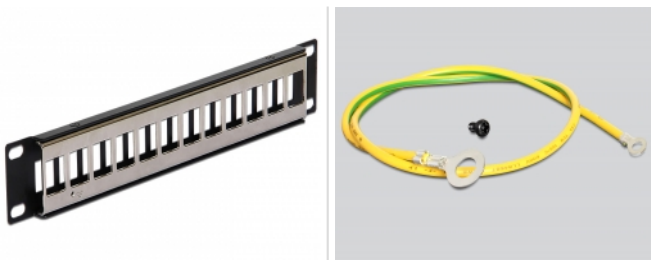

Delock 10" Keystone Patch Panel 12 Port metal black

Description

This Patch Panel by Delock can be mounted in a 10" cabinet. With its standardized dimensions, it is suitable for easy snap-in mounting of twelve Keystone modules.

Note

Due to the design only keystone modules up to max. 18.0 mm width can be used.

Specification

- 12 Keystone ports 19.2 x 14.9 mm
- For mounting in 10" cabinets, 1 U
- Integrated name plate
- Material: metal
- Colour: black
- Dimensions (LxWxH): ca. 254 x 43.6 x 9.9 mm

Package content

- Keystone patch panel

Item no. 43326

EAN: 4043619433261

Country of origin: China

Package: White Box

Images

General	
Mounting type:	10 in
Physical characteristics	
Housing colour:	black
Housing material:	metal
Depth:	9.9 mm
Width:	254 mm
Height:	43.6 mm