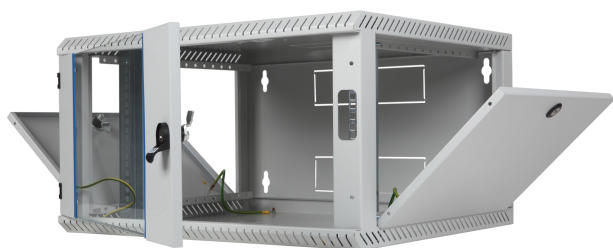

Product Information

TOP one - piece hanging cabinet, BKT 9U, 600/600/465 W/D/H mm. sheet metal/glazing front door, RAL 7035 grey

Card No. PI_11033601.1V_02.16

Standards

EIA-310-D, IEC 60297-1, IEC 60297-2, ROHS

Features

- Material: steel sheet
- Front door: metal/glass
- Rear door: metal wall
- Side walls: steel sheet
- Load capacity: 50 kg
- IP rating: 20
- Weight: 22,9 kg
- Colour: RAL 7035

Performance/Variants