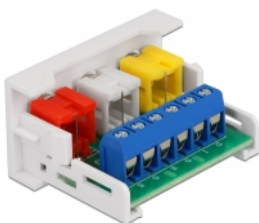

Delock Easy 45 Module 3 x RCA female port 22.5 x 45 mm

Description

This Easy 45 module by Delock is designed to provide three RCA female ports. The simple snap-in mechanism ensures that the module is firmly in place and can be easily removed if necessary.

Easy 45 connects

Easy 45 is a variable, modular system that allows components such as sockets, HDMI or USB connections to be added according to your needs. The Easy 45 modules are standardised and can be mounted in various module holder or cable ducts. Easy 45 builds the interface between electrical, network and system installation and many peripheral devices such as TV, monitors, printers, laptops and much more.

Specification

- Connectors:
external: 3 x RCA female
internal: 1 x 6 pin terminal block screw terminal
- Material: ABS plastic
- Suitable for module holder Delock Easy 45
- Suitable for 45 mm cable duct with minimum depth 45 mm
- Module size: 22.5 x 45 mm
- Dimensions (LxWxH): ca. 22.5 x 45.0 x 39.0 mm
- Colour: white

Images

General	
Mounting type:	Easy 45
Interface	
Connector 1:	1 x 6 Pin Terminalblock Schraubklemme
Connector 2:	3 x Cinch Buchse
Physical characteristics	
Length:	45 mm
Width:	22.5 mm
Height:	39 mm
Colour:	RAL 9003 Weiß