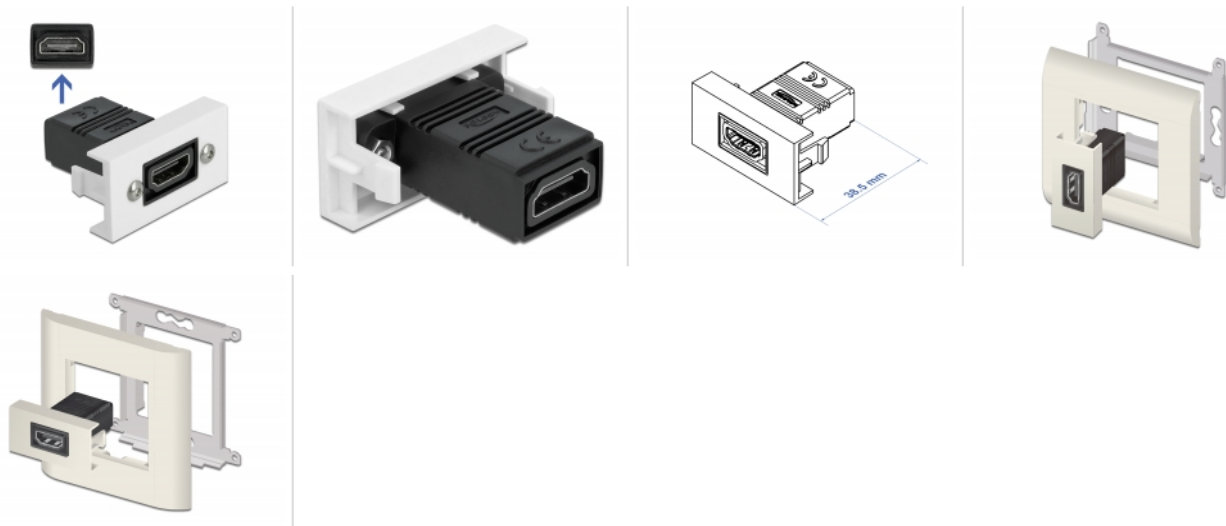

Delock Easy 45 HDMI Module straight 22.5 x 45 mm

Description

This Easy 45 module by Delock is designed to provide a HDMI female port. The simple snap-in mechanism ensures that the module is firmly in place and can be easily removed if necessary.

Easy 45 connects

Easy 45 is a variable, modular system that allows components such as sockets, HDMI or USB connections to be added according to your needs. The Easy 45 modules are standardised and can be mounted in various module holder or cable ducts. Easy 45 builds the interface between electrical, network and system installation and many peripheral devices such as TV, monitors, printers, laptops and much more.

Specification

- Connectors: 2 x HDMI-A female
- Resolution up to 3840 x 2160 @ 60 Hz (depending on the system and the connected hardware)
- Supports CEC 2.0 control commands
- Supports HDCP 2.2 (High-Bandwidth Digital Content Protection)
- Supports HDR
- Material: PC plastic
- Suitable for module holder Delock Easy 45
- Suitable for 45 mm cable duct with minimum depth 45 mm
- Module size: 22.5 x 45 mm
- Dimensions (LxWxH): ca. 22.5 x 45.0 x 38.5 mm
- Colour: white

Images

General

Mounting type:	Easy 45
Specification:	High Speed HDMI with Ethernet HDCP 2.2 HDR

Interface

connector:	1 x HDMI-A female
Connector 1:	1 x HDMI-A female

Physical characteristics

Connector color:	black
Housing material:	Plastic
Length:	38,5 mm
Width:	22.5 mm
Height:	45 mm
Colour:	RAL 9003 Weiß