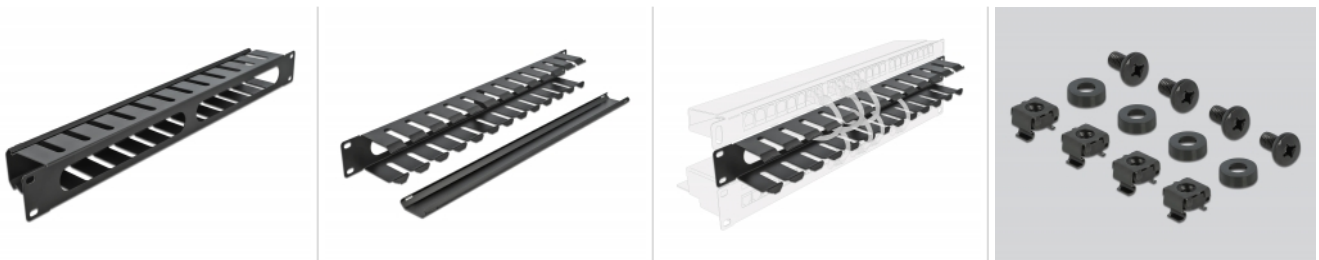

Delock 19" Cable Management Routing Panel with 2 openings 1U black

Description

This routing panel by Delock is suitable for installation in a 19" network cabinet.

Proper laying of cables

The network cables are simply routed from the front to the rear, so the view of the cables inside the network cabinet is blocked and the network cabinet leaves a tidy overall impression.

Removable cover for optimal cable management

The removable front panel hides open cables and protects them from damage.

Horizontal openings

On the rear side, the panel is equipped with two openings to allow easy cable access.

Specification

- For mounting in 19" network cabinet, 1U
- Removable cover
- Front with two openings (190 x 27 mm)
- Colour: black
- Material: metal
- Dimensions (LxWxH): ca. 483.0 x 70.0 x 44.5 mm

Item no. 66550

EAN: 4043619665501

Country of origin: China

Package: Box

Package content

- 19" routing panel
- 4 x screws
- 4 x caged nut
- 4 x washer

Images

General	
Mounting type:	19 in
Physical characteristics	
Material:	metal
Length:	483 mm
Width:	70 mm
Height:	44.5 mm
Colour:	black