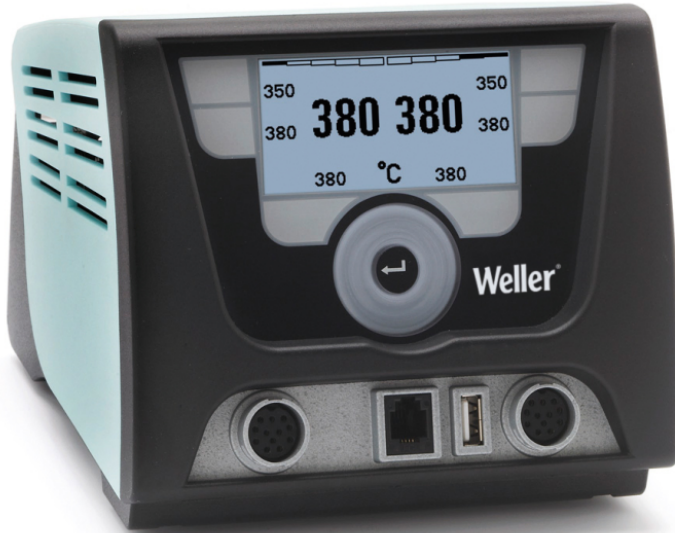

WX 2

2-Channel Power Unit, 200 W (255 W)
Product no.: T0053420399N

Benefits

Technical Data

Dimensions L x W x H (mm)	174 x 154 x 135
Dimensions L x W x H (inches)	6,85 x 6,06 x 5,31
Weight (approx.) in kg	3.45
Voltage	230 V
Power	200 W (255 W)
Channels	2
Temperature range (depends on tool) °C	100 - 550
Temperature range (depends on tool) °F	210 - 999
Temperature accuracy °C	±9
Temperature accuracy °F	±17
Temperature stability °C	±2
Temperature stability °F	±4
Equipotential bonding socket	Via 3,5 mm pawl socket on back of device
Display	255 x 128 dots / Backlighting
Air consumption l/min	---
Operating pressure in bar/psi	---
Capacity l/min	---
Vacuum	---