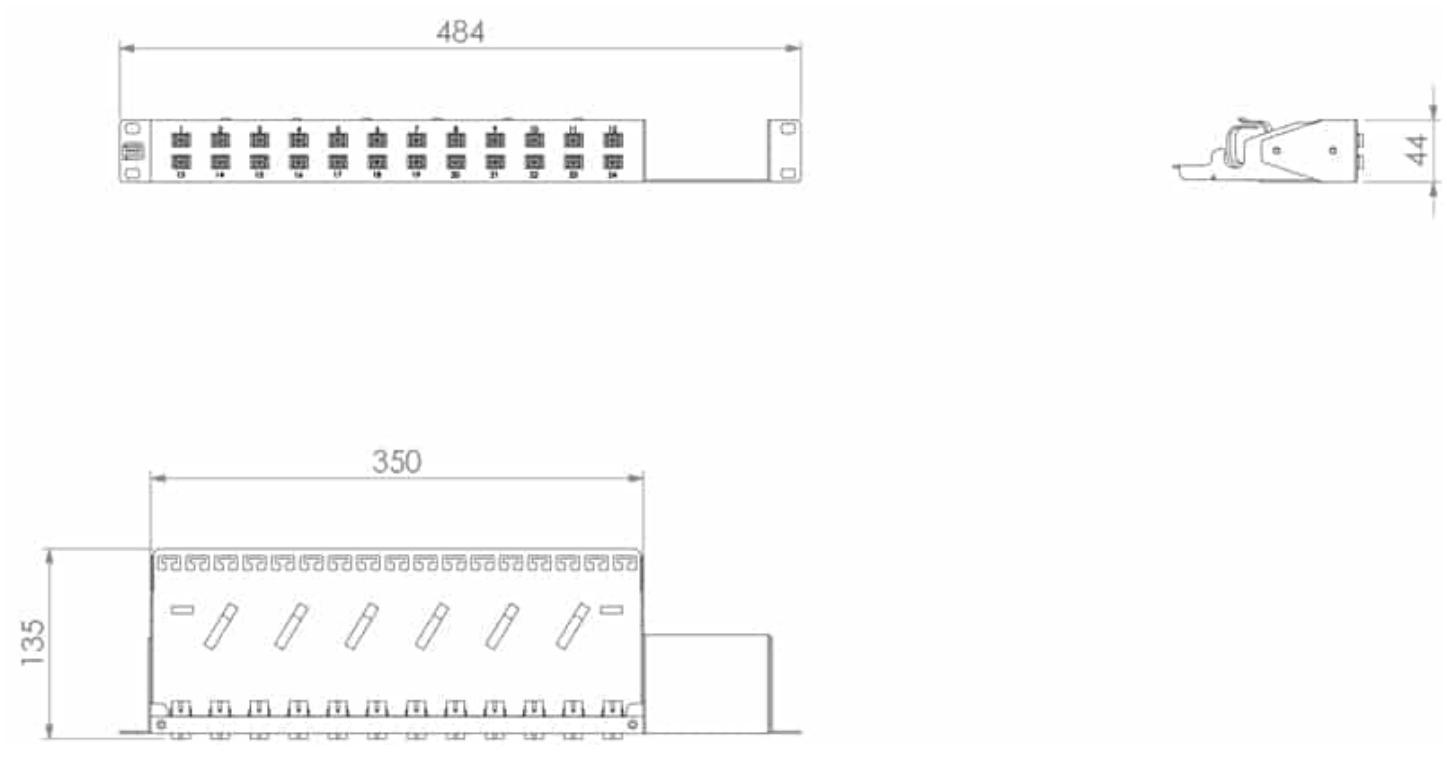

## Specifications

ELEMENT	CHARACTERISTIC
Height (mm)	44
Width (mm)	484
Depth (mm)	130
Net weight (kg)	1.15
Suitable for adapter type	SC Simplex/LC Duplex/E2000
Number of ports	24
Material	Cold Rolled Steel
Material thickness (mm)	1.2
Material coating	Electrostatic powder coating
Colour	Black RAL 9004
Operating temperature (°C)	-40 to +60
Designed in accordance with	TIA/EIA 568.C, ISO/IEC 11801, EN50173, IEC60304, IEC61754,
Materials compliant to	RoHS, Reach/SVHC

## Technical Drawing