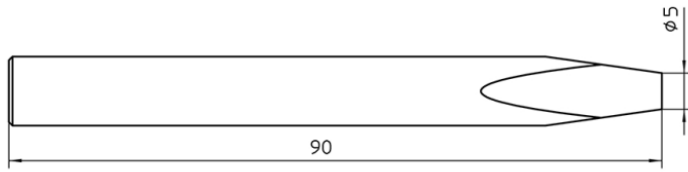

SPI80 235

Product no.: 4SPI80235-1

Benefits

**Technical Data**

Tip shape	---
Tip type	---
Width in mm	5.0
Width in inches	0.197
Thickness in mm	---
Thickness in inches	---
Length mm	---
Length inches	---
Power	---
Packaging unit	1