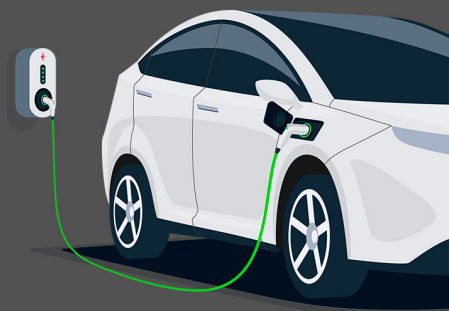

e-Charge cable type 2 to type 2

- 7.6 kW
- Silver plated plug terminals
- Waterproof for outdoor use
- Built-in temperature control
- Self-cleaning plugs, prevents sparks

PRODUCT DATA

Product category:	EV charging cable
Compatibility:	Type 2 to type 2, 1 phase, 32 A, Mode 3.
Current:	Max 32 A
Power supply:	1-phase
Operational voltage:	220±10% AC
Protection degree:	IP54
Insulation resistance:	> 10MΩ
Insulator flammability:	UL94
Withstand voltage	2000 V
Relative humidity:	0-95% non-condensing
Maximum altitude:	< 2000M
Service life:	10,000 times
Operating temperature:	- 40C° ~ + 100C°
Cable lenght:	5 m
Product weight:	About 2.6 kg

LOGISTICS DATA

Article number:	EV-1215
Brand:	DELTACO
EAN Code:	7333048044471
Country of origin:	China
Custom tariff number:	85363010
Master carton packing unit:	5 pcs
Master carton gross weight:	14 kg
Master carton dimensions:	420 x 430 x 400 mm
Package type:	Box
Package weight:	2.8 kg
Package dimensions:	400 x 380 x 80 mm