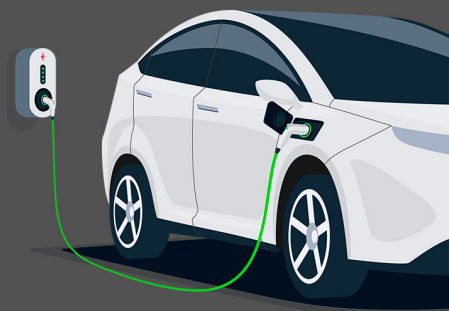

e-Charge cable type 2 to type 2

- 7.6 kW
- Silver plated plug terminals
- Waterproof for outdoor use
- Built-in temperature control
- Self-cleaning plugs, prevents sparks

PRODUCT DATA

Product category:	EV charging cable
Compatibility:	Type 2 to type 2, 1 phase, 32 A, Mode 3.
Current:	Max 32 A
Power supply:	1-phase
Operational voltage:	220±10% AC
Protection degree:	IP54
Insulation resistance:	> 10MΩ
Insulator flammability:	UL94
Withstand voltage	2000 V
Relative humidity:	0-95% non-condensing
Maximum altitude:	< 2000M
Service life:	10,000 times
Operating temperature:	- 40C° ~ + 100C°
Cable lenght:	3 m
Product weight:	About 1.9 kg

LOGISTICS DATA

Article number:	EV-1213
Brand:	DELTACO
EAN Code:	7333048044464
Country of origin:	China
Custom tariff number:	85363010
Master carton packing unit:	5 pcs
Master carton gross weight:	10.5 kg
Master carton dimensions:	420 x 430 x 400 mm
Package type:	Box
Package weight:	2.1 kg
Package dimensions:	400 x 380 x 80 mm