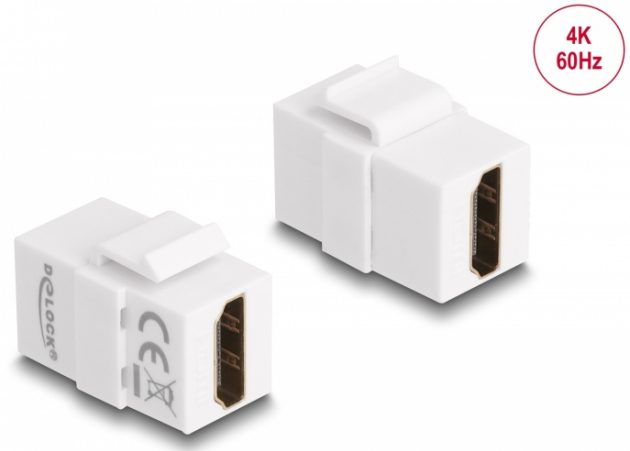

Delock Keystone Module HDMI female to HDMI female white

Description

This module by Delock can be used to extend e.g. an HDMI cable. With its standardised dimensions it can be used for easy snap-in mounting in e.g. a Keystone patch panel, face plate or surface-mount box.

Specification

- Connectors:
2 x HDMI-A female
- Resolution up to 3840 x 2160 @ 60 Hz
(depending on the system and the connected hardware)
- Colour: white
- For Keystone ports with 19.2 x 14.9 mm
- Dimensions (LxWxH): ca. 28.8 x 17.2 x 22.0 mm

Package content

- Keystone module

Item no. 87876

EAN: 4043619878765

Country of origin: China

Package: Zip poly bag

| | |
|--------------------------|-----------------|
| General | |
| Mounting type: | Keystone module |
| Interface | |
| External: | 1 x HDMI female |
| Internal: | 1 x HDMI female |
| Physical characteristics | |
| Housing colour: | white |